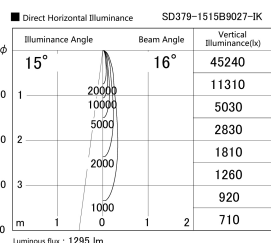

Item no. SD379-1515B9027-IK

Series Name: AMMA Lens type Cylinder Tracklight (In Track) (SD379-IK)

| | |
|------------------|--------------------------------------|
| Installation | Track mount |
| Type | Lens type tracklight : In track type |
| Fixture wattage | 14W |
| Beam angle | 16deg |
| Color Temp. | 2700K |
| CRI | Ra>90 |
| Luminous | 1295 lm |
| Body | Die-castaluminumalloy |
| Body finish | Black |
| Trim finish | Black |
| Reflector finish | N/A |
| IP Rate | IP20 |
| Light source | COB module |
| Input Voltage | AC220~240V |
| Dimming Type | Non-Dimmable |
| Certificate | CE,CCC |
| Cut Hole | N/A |