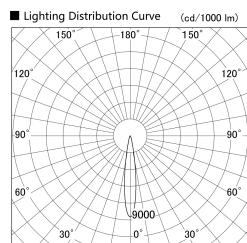

Item no. SD379-1515B9027-IK

Series Name: AMMA Lens type Cylinder Tracklight (In Track) (SD379-IK)

| | |
|------------------|--------------------------------------|
| Installation | Track mount |
| Type | Lens type tracklight : In track type |
| Fixture wattage | 14W |
| Beam angle | 16deg |
| Color Temp. | 2700K |
| CRI | Ra>90 |
| Luminous | 1295 lm |
| Body | Die-castaluminumalloy |
| Body finish | Black |
| Trim finish | Black |
| Reflector finish | N/A |
| IP Rate | IP20 |
| Light source | COB module |
| Input Voltage | AC220~240V |
| Dimming Type | Non-Dimmable |
| Certificate | CE,CCC |
| Cut Hole | N/A |