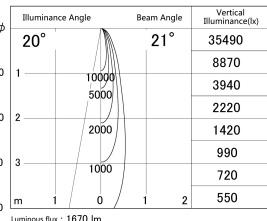

Installation	Track mount
Type	Lens type tracklight : In track type
Fixture wattage	14W
Beam angle	21deg
Color Temp.	2700K
CRI	Ra>90
Luminous	1670 lm
Body	Die-castaluminumalloy
Body finish	Black
Trim finish	Black
Reflector finish	N/A
IP Rate	IP20
Light source	COB module
Input Voltage	AC220~240V
Dimming Type	Non-Dimmable
Certificate	CE,CCC
Cut Hole	N/A