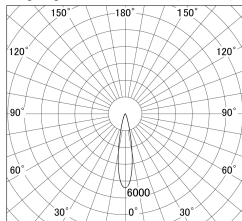

■ Lighting Distribution Curve (cd/1000 lm)

Installation	Track mount
Type	Lens type tracklight : In track type
Fixture wattage	14W
Beam angle	21deg
Color Temp.	2700K
CRI	Ra>90
Luminous	1670 lm
Body	Die-castaluminumalloy
Body finish	Black
Trim finish	Black
Reflector finish	N/A
IP Rate	IP20
Light source	COB module
Input Voltage	AC220~240V
Dimming Type	Non-Dimmable
Certificate	CE,CCC
Cut Hole	N/A