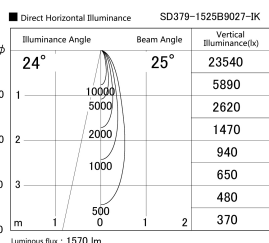

Item no. SD379-1525B9027-IK

Series Name: AMMA Lens type Cylinder Tracklight (In Track) (SD379-IK)

Installation	Track mount
Type	Lens type tracklight : In track type
Fixture wattage	14W
Beam angle	25deg
Color Temp.	2700K
CRI	Ra>90
Luminous	1572 lm
Body	Die-castaluminumalloy
Body finish	Black
Trim finish	Black
Reflector finish	N/A
IP Rate	IP20
Light source	COB module
Input Voltage	AC220~240V
Dimming Type	Non-Dimmable
Certificate	CE,CCC
Cut Hole	N/A