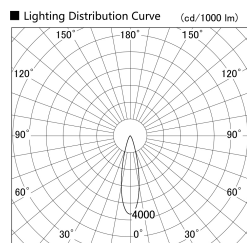

Item no. SD379-1525B9027-IK

Series Name: AMMA Lens type Cylinder Tracklight (In Track) (SD379-IK)

Installation	Track mount
Type	Lens type tracklight : In track type
Fixture wattage	14W
Beam angle	25deg
Color Temp.	2700K
CRI	Ra>90
Luminous	1572 lm
Body	Die-castaluminumalloy
Body finish	Black
Trim finish	Black
Reflector finish	N/A
IP Rate	IP20
Light source	COB module
Input Voltage	AC220~240V
Dimming Type	Non-Dimmable
Certificate	CE,CCC
Cut Hole	N/A