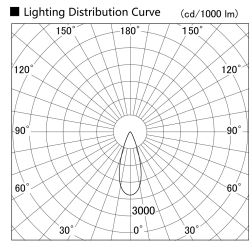

Item no. SD379-1535B9027-IK

Series Name: AMMA Lens type Cylinder Tracklight (In Track) (SD379-IK)

Installation	Track mount
Type	Lens type tracklight : In track type
Fixture wattage	14W
Beam angle	36deg
Color Temp.	2700K
CRI	Ra>90
Luminous	1625 lm
Body	Die-castaluminumalloy
Body finish	Black
Trim finish	Black
Reflector finish	N/A
IP Rate	IP20
Light source	COB module
Input Voltage	AC220~240V
Dimming Type	Non-Dimmable
Certificate	CE,CCC
Cut Hole	N/A