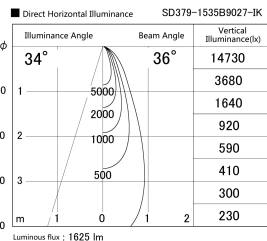

Item no. SD379-1535B9027-IK

Series Name: AMMA Lens type Cylinder Tracklight (In Track) (SD379-IK)

Installation	Track mount
Type	Lens type tracklight : In track type
Fixture wattage	14W
Beam angle	36deg
Color Temp.	2700K
CRI	Ra>90
Luminous	1625 lm
Body	Die-castaluminumalloy
Body finish	Black
Trim finish	Black
Reflector finish	N/A
IP Rate	IP20
Light source	COB module
Input Voltage	AC220~240V
Dimming Type	Non-Dimmable
Certificate	CE,CCC
Cut Hole	N/A