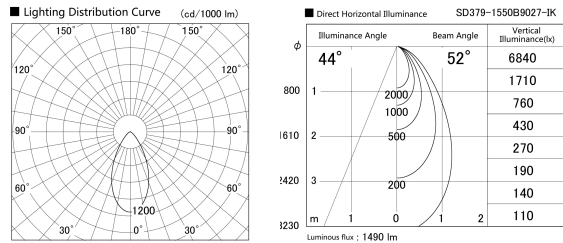

Item no. SD379-1550B9027-IK

Series Name: AMMA Lens type Cylinder Tracklight (In Track) (SD379-IK)

Installation	Track mount
Type	Lens type tracklight : In track type
Fixture wattage	14W
Beam angle	52deg
Color Temp.	2700K
CRI	Ra>90
Luminous	1488 lm
Body	Die-castaluminumalloy
Body finish	Black
Trim finish	Black
Reflector finish	N/A
IP Rate	IP20
Light source	COB module
Input Voltage	AC220~240V
Dimming Type	Non-Dimmable
Certificate	CE,CCC
Cut Hole	N/A