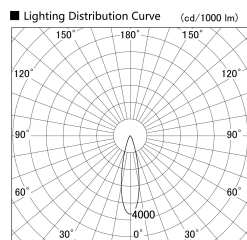

Item no. SD379-2025B9027-IK

Series Name: AMMA Lens type Cylinder Tracklight (In Track) (SD379-IK)

Installation	Track mount
Type	Lens type tracklight : In track type
Fixture wattage	21W
Beam angle	25deg
Color Temp.	2700K
CRI	Ra>90
Luminous	2194 lm
Body	Die-castaluminumalloy
Body finish	Black
Trim finish	Black
Reflector finish	N/A
IP Rate	IP20
Light source	COB module
Input Voltage	AC220~240V
Dimming Type	Non-Dimmable
Certificate	CE,CCC
Cut Hole	N/A