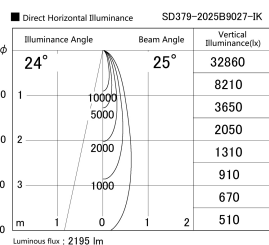

Item no. SD379-2025B9027-IK

Series Name: AMMA Lens type Cylinder Tracklight (In Track) (SD379-IK)

Installation	Track mount
Type	Lens type tracklight : In track type
Fixture wattage	21W
Beam angle	25deg
Color Temp.	2700K
CRI	Ra>90
Luminous	2194 lm
Body	Die-castaluminumalloy
Body finish	Black
Trim finish	Black
Reflector finish	N/A
IP Rate	IP20
Light source	COB module
Input Voltage	AC220~240V
Dimming Type	Non-Dimmable
Certificate	CE,CCC
Cut Hole	N/A