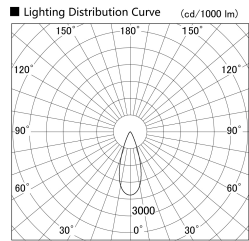

Item no. SD379-2035B9027-IK

Series Name: AMMA Lens type Cylinder Tracklight (In Track) (SD379-IK)

Installation	Track mount
Type	Lens type tracklight : In track type
Fixture wattage	21W
Beam angle	36deg
Color Temp.	2700K
CRI	Ra>90
Luminous	2268 lm
Body	Die-castaluminumalloy
Body finish	Black
Trim finish	Black
Reflector finish	N/A
IP Rate	IP20
Light source	COB module
Input Voltage	AC220~240V
Dimming Type	Non-Dimmable
Certificate	CE,CCC
Cut Hole	N/A