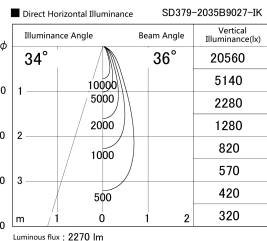

Item no. SD379-2035B9027-IK

Series Name: AMMA Lens type Cylinder Tracklight (In Track) (SD379-IK)

Installation	Track mount
Type	Lens type tracklight : In track type
Fixture wattage	21W
Beam angle	36deg
Color Temp.	2700K
CRI	Ra>90
Luminous	2268 lm
Body	Die-castaluminumalloy
Body finish	Black
Trim finish	Black
Reflector finish	N/A
IP Rate	IP20
Light source	COB module
Input Voltage	AC220~240V
Dimming Type	Non-Dimmable
Certificate	CE,CCC
Cut Hole	N/A