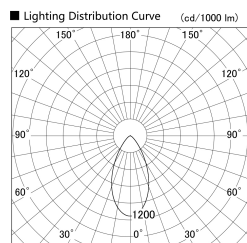

Item no. SD379-2050B9027-IK

Series Name: AMMA Lens type Cylinder Tracklight (In Track) (SD379-IK)

Installation	Track mount
Type	Lens type tracklight : In track type
Fixture wattage	21W
Beam angle	52deg
Color Temp.	2700K
CRI	Ra>90
Luminous	2077 lm
Body	Die-castaluminumalloy
Body finish	Black
Trim finish	Black
Reflector finish	N/A
IP Rate	IP20
Light source	COB module
Input Voltage	AC220~240V
Dimming Type	Non-Dimmable
Certificate	CE,CCC
Cut Hole	N/A