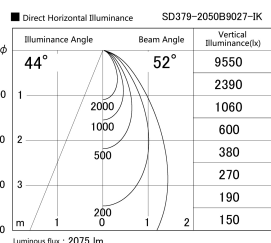

Item no. SD379-2050B9027-IK

Series Name: AMMA Lens type Cylinder Tracklight (In Track) (SD379-IK)

Installation	Track mount
Type	Lens type tracklight : In track type
Fixture wattage	21W
Beam angle	52deg
Color Temp.	2700K
CRI	Ra>90
Luminous	2077 lm
Body	Die-castaluminumalloy
Body finish	Black
Trim finish	Black
Reflector finish	N/A
IP Rate	IP20
Light source	COB module
Input Voltage	AC220~240V
Dimming Type	Non-Dimmable
Certificate	CE,CCC
Cut Hole	N/A