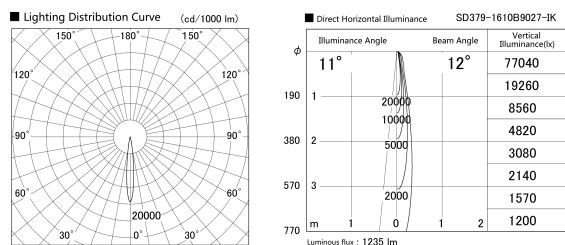

Item no. SD379-1610B9027-IK

Series Name: AMMA Lens type Cylinder Tracklight (In Track) (SD379-IK)

Installation	Track mount
Type	Lens type tracklight : In track type
Fixture wattage	14W
Beam angle	12deg
Color Temp.	2700K
CRI	Ra>90
Luminous	1235 lm
Body	Die-castaluminumalloy
Body finish	Black
Trim finish	Black
Reflector finish	N/A
IP Rate	IP20
Light source	COB module
Input Voltage	AC220~240V
Dimming Type	Non-Dimmable
Certificate	CE,CCC
Cut Hole	N/A