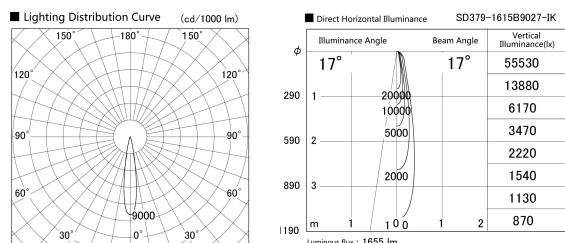

Item no. SD379-1615B9027-IK

Series Name: AMMA Lens type Cylinder Tracklight (In Track) (SD379-IK)

Installation	Track mount
Type	Lens type tracklight : In track type
Fixture wattage	14W
Beam angle	17deg
Color Temp.	2700K
CRI	Ra>90
Luminous	1656 lm
Body	Die-castaluminumalloy
Body finish	Black
Trim finish	Black
Reflector finish	N/A
IP Rate	IP20
Light source	COB module
Input Voltage	AC220~240V
Dimming Type	Non-Dimmable
Certificate	CE,CCC
Cut Hole	N/A