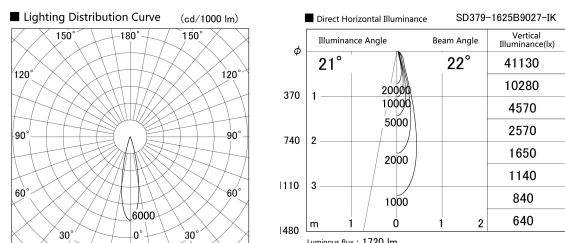

Item no. SD379-1625B9027-IK

Series Name: AMMA Lens type Cylinder Tracklight (In Track) (SD379-IK)

Installation	Track mount
Type	Lens type tracklight : In track type
Fixture wattage	14W
Beam angle	22deg
Color Temp.	2700K
CRI	Ra>90
Luminous	1720 lm
Body	Die-castaluminumalloy
Body finish	Black
Trim finish	Black
Reflector finish	N/A
IP Rate	IP20
Light source	COB module
Input Voltage	AC220~240V
Dimming Type	Non-Dimmable
Certificate	CE,CCC
Cut Hole	N/A