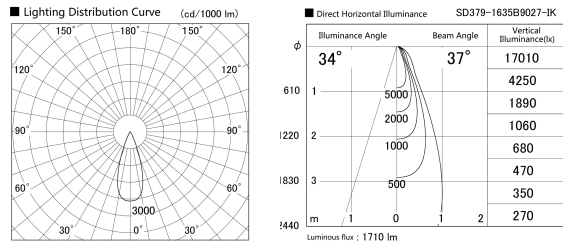

Item no. SD379-1635B9027-IK

Series Name: AMMA Lens type Cylinder Tracklight (In Track) (SD379-IK)

Installation	Track mount
Type	Lens type tracklight : In track type
Fixture wattage	14W
Beam angle	37deg
Color Temp.	2700K
CRI	Ra>90
Luminous	1711 lm
Body	Die-castaluminumalloy
Body finish	Black
Trim finish	Black
Reflector finish	N/A
IP Rate	IP20
Light source	COB module
Input Voltage	AC220~240V
Dimming Type	Non-Dimmable
Certificate	CE,CCC
Cut Hole	N/A