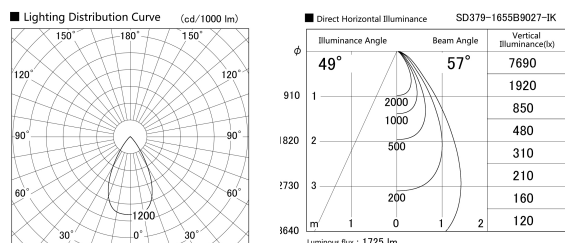

Item no. SD379-1655B9027-IK

Series Name: AMMA Lens type Cylinder Tracklight (In Track) (SD379-IK)

Installation	Track mount
Type	Lens type tracklight : In track type
Fixture wattage	14W
Beam angle	57deg
Color Temp.	2700K
CRI	Ra>90
Luminous	1723 lm
Body	Die-castaluminumalloy
Body finish	Black
Trim finish	Black
Reflector finish	N/A
IP Rate	IP20
Light source	COB module
Input Voltage	AC220~240V
Dimming Type	Non-Dimmable
Certificate	CE,CCC
Cut Hole	N/A