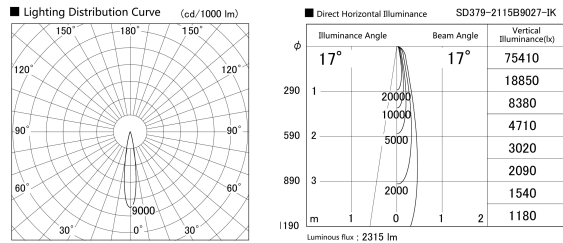

Item no. SD379-2115B9027-IK

Series Name: AMMA Lens type Cylinder Tracklight (In Track) (SD379-IK)

|                  |                                      |
|------------------|--------------------------------------|
| Installation     | Track mount                          |
| Type             | Lens type tracklight : In track type |
| Fixture wattage  | 21W                                  |
| Beam angle       | 17deg                                |
| Color Temp.      | 2700K                                |
| CRI              | Ra>90                                |
| Luminous         | 2317 lm                              |
| Body             | Die-castaluminumalloy                |
| Body finish      | Black                                |
| Trim finish      | Black                                |
| Reflector finish | N/A                                  |
| IP Rate          | IP20                                 |
| Light source     | COB module                           |
| Input Voltage    | AC220~240V                           |
| Dimming Type     | Non-Dimmable                         |
| Certificate      | CE,CCC                               |
| Cut Hole         | N/A                                  |