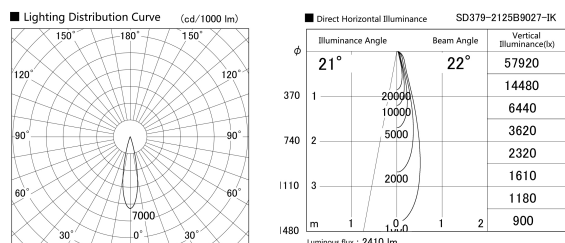

Item no. SD379-2125B9027-IK

Series Name: AMMA Lens type Cylinder Tracklight (In Track) (SD379-IK)

Installation	Track mount
Type	Lens type tracklight : In track type
Fixture wattage	21W
Beam angle	22deg
Color Temp.	2700K
CRI	Ra>90
Luminous	2411 lm
Body	Die-castaluminumalloy
Body finish	Black
Trim finish	Black
Reflector finish	N/A
IP Rate	IP20
Light source	COB module
Input Voltage	AC220~240V
Dimming Type	Non-Dimmable
Certificate	CE,CCC
Cut Hole	N/A