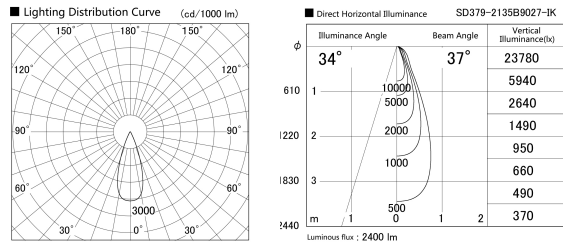

Item no. SD379-2135B9027-IK

Series Name: AMMA Lens type Cylinder Tracklight (In Track) (SD379-IK)

Installation	Track mount
Type	Lens type tracklight : In track type
Fixture wattage	21W
Beam angle	37deg
Color Temp.	2700K
CRI	Ra>90
Luminous	2398 lm
Body	Die-castaluminumalloy
Body finish	Black
Trim finish	Black
Reflector finish	N/A
IP Rate	IP20
Light source	COB module
Input Voltage	AC220~240V
Dimming Type	Non-Dimmable
Certificate	CE,CCC
Cut Hole	N/A