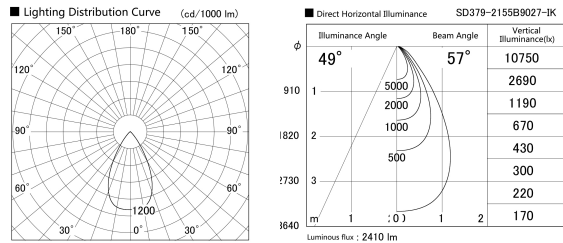

Item no. SD379-2155B9027-IK

Series Name: AMMA Lens type Cylinder Tracklight (In Track) (SD379-IK)

Installation	Track mount
Type	Lens type tracklight : In track type
Fixture wattage	21W
Beam angle	57deg
Color Temp.	2700K
CRI	Ra>90
Luminous	2408 lm
Body	Die-castaluminumalloy
Body finish	Black
Trim finish	Black
Reflector finish	N/A
IP Rate	IP20
Light source	COB module
Input Voltage	AC220~240V
Dimming Type	Non-Dimmable
Certificate	CE,CCC
Cut Hole	N/A