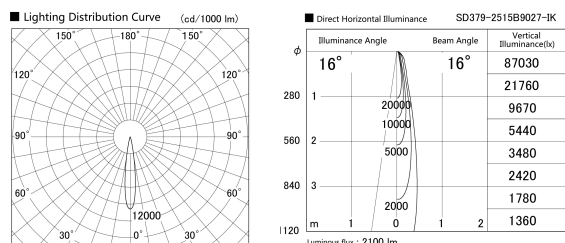

Item no. SD379-2515B9027-IK

Series Name: AMMA Lens type Cylinder Tracklight (In Track) (SD379-IK)

Installation	Track mount
Type	Lens type tracklight : In track type
Fixture wattage	24W
Beam angle	16deg
Color Temp.	2700K
CRI	Ra>90
Luminous	2100 lm
Body	Die-castaluminumalloy
Body finish	Black
Trim finish	Black
Reflector finish	N/A
IP Rate	IP20
Light source	COB module
Input Voltage	AC220~240V
Dimming Type	Non-Dimmable
Certificate	CE,CCC
Cut Hole	N/A