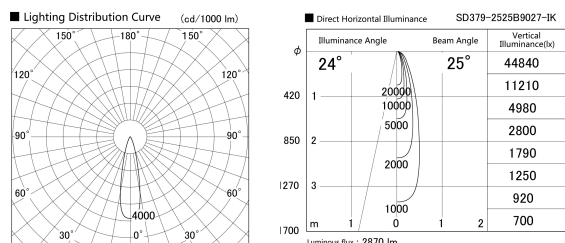

Item no. SD379-2525B9027-IK

Series Name: AMMA Lens type Cylinder Tracklight (In Track) (SD379-IK)

Installation	Track mount
Type	Lens type tracklight : In track type
Fixture wattage	24W
Beam angle	25deg
Color Temp.	2700K
CRI	Ra>90
Luminous	2872 lm
Body	Die-castaluminumalloy
Body finish	Black
Trim finish	Black
Reflector finish	N/A
IP Rate	IP20
Light source	COB module
Input Voltage	AC220~240V
Dimming Type	Non-Dimmable
Certificate	CE,CCC
Cut Hole	N/A