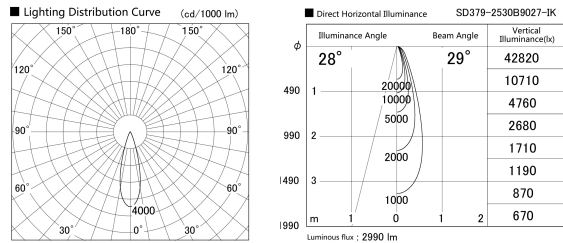

Item no. SD379-2530B9027-IK

Series Name: AMMA Lens type Cylinder Tracklight (In Track) (SD379-IK)

Installation	Track mount
Type	Lens type tracklight : In track type
Fixture wattage	24W
Beam angle	29deg
Color Temp.	2700K
CRI	Ra>90
Luminous	2991 lm
Body	Die-castaluminumalloy
Body finish	Black
Trim finish	Black
Reflector finish	N/A
IP Rate	IP20
Light source	COB module
Input Voltage	AC220~240V
Dimming Type	Non-Dimmable
Certificate	CE,CCC
Cut Hole	N/A