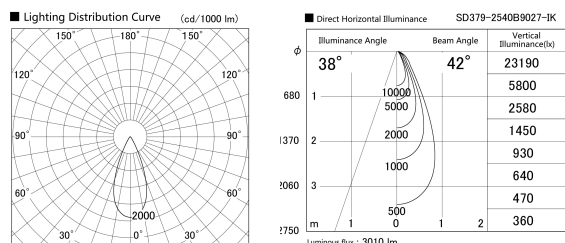

Item no. SD379-2540B9027-IK

Series Name: AMMA Lens type Cylinder Tracklight (In Track) (SD379-IK)

Installation	Track mount
Type	Lens type tracklight : In track type
Fixture wattage	24W
Beam angle	42deg
Color Temp.	2700K
CRI	Ra>90
Luminous	3009 lm
Body	Die-castaluminumalloy
Body finish	Black
Trim finish	Black
Reflector finish	N/A
IP Rate	IP20
Light source	COB module
Input Voltage	AC220~240V
Dimming Type	Non-Dimmable
Certificate	CE,CCC
Cut Hole	N/A