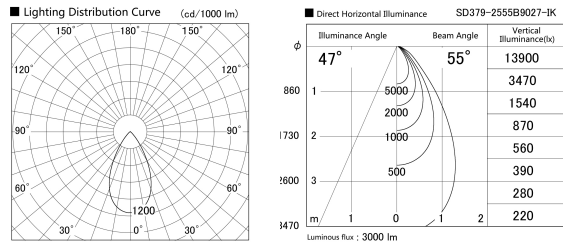

Item no. SD379-2555B9027-IK

Series Name: AMMA Lens type Cylinder Tracklight (In Track) (SD379-IK)

Installation	Track mount
Type	Lens type tracklight : In track type
Fixture wattage	24W
Beam angle	55deg
Color Temp.	2700K
CRI	Ra>90
Luminous	3000 lm
Body	Die-castaluminumalloy
Body finish	Black
Trim finish	Black
Reflector finish	N/A
IP Rate	IP20
Light source	COB module
Input Voltage	AC220~240V
Dimming Type	Non-Dimmable
Certificate	CE,CCC
Cut Hole	N/A