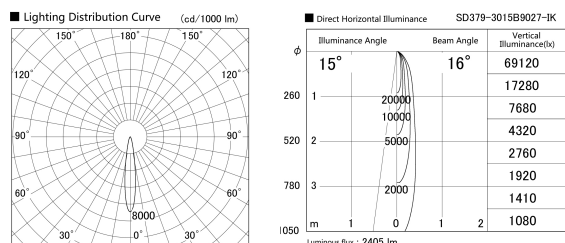

Item no. SD379-3015B9027-IK

Series Name: AMMA Lens type Cylinder Tracklight (In Track) (SD379-IK)

Installation	Track mount
Type	Lens type tracklight : In track type
Fixture wattage	28W
Beam angle	16deg
Color Temp.	2700K
CRI	Ra>90
Luminous	2407 lm
Body	Die-castaluminumalloy
Body finish	Black
Trim finish	Black
Reflector finish	N/A
IP Rate	IP20
Light source	COB module
Input Voltage	AC220~240V
Dimming Type	Non-Dimmable
Certificate	CE,CCC
Cut Hole	N/A