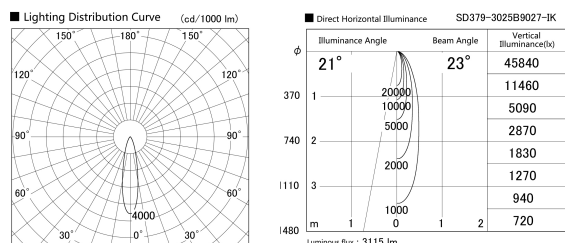

Item no. SD379-3025B9027-IK

Series Name: AMMA Lens type Cylinder Tracklight (In Track) (SD379-IK)

Installation	Track mount
Type	Lens type tracklight : In track type
Fixture wattage	28W
Beam angle	23deg
Color Temp.	2700K
CRI	Ra>90
Luminous	3114 lm
Body	Die-castaluminumalloy
Body finish	Black
Trim finish	Black
Reflector finish	N/A
IP Rate	IP20
Light source	COB module
Input Voltage	AC220~240V
Dimming Type	Non-Dimmable
Certificate	CE,CCC
Cut Hole	N/A