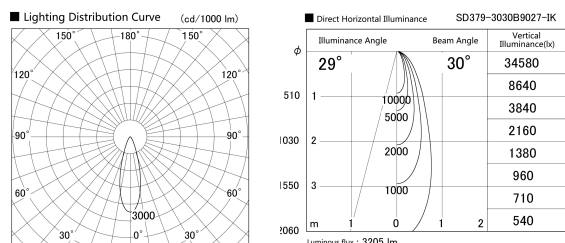

Item no. SD379-3030B9027-IK

Series Name: AMMA Lens type Cylinder Tracklight (In Track) (SD379-IK)

Installation	Track mount
Type	Lens type tracklight : In track type
Fixture wattage	28W
Beam angle	30deg
Color Temp.	2700K
CRI	Ra>90
Luminous	3205 lm
Body	Die-castaluminumalloy
Body finish	Black
Trim finish	Black
Reflector finish	N/A
IP Rate	IP20
Light source	COB module
Input Voltage	AC220~240V
Dimming Type	Non-Dimmable
Certificate	CE,CCC
Cut Hole	N/A