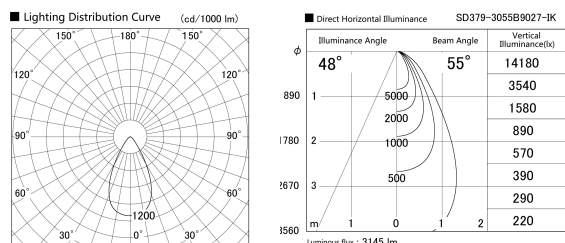

Item no. SD379-3055B9027-IK

Series Name: AMMA Lens type Cylinder Tracklight (In Track) (SD379-IK)

Installation	Track mount
Type	Lens type tracklight : In track type
Fixture wattage	28W
Beam angle	55deg
Color Temp.	2700K
CRI	Ra>90
Luminous	3143 lm
Body	Die-castaluminumalloy
Body finish	Black
Trim finish	Black
Reflector finish	N/A
IP Rate	IP20
Light source	COB module
Input Voltage	AC220~240V
Dimming Type	Non-Dimmable
Certificate	CE,CCC
Cut Hole	N/A