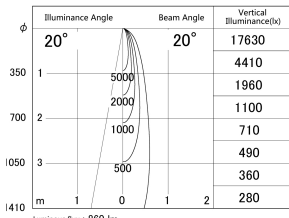

Installation	Track mount
Type	Lens type tracklight : In track type
Fixture wattage	10.5W
Beam angle	20deg
Color Temp.	3000K
CRI	Ra>90
Luminous	858 lm
Body	Die-castaluminumalloy
Body finish	Black
Trim finish	Black
Reflector finish	N/A
IP Rate	IP20
Light source	COB module
Input Voltage	AC220~240V
Dimming Type	Non-Dimmable
Certificate	CE,CCC
Cut Hole	N/A