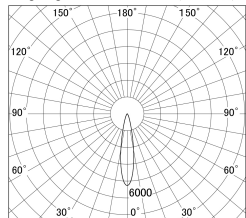

■ Lighting Distribution Curve (cd/1000 lm)

Installation	Track mount
Type	Lens type tracklight : In track type
Fixture wattage	10.5W
Beam angle	20deg
Color Temp.	3000K
CRI	Ra>90
Luminous	858 lm
Body	Die-castaluminumalloy
Body finish	Black
Trim finish	Black
Reflector finish	N/A
IP Rate	IP20
Light source	COB module
Input Voltage	AC220~240V
Dimming Type	Non-Dimmable
Certificate	CE,CCC
Cut Hole	N/A