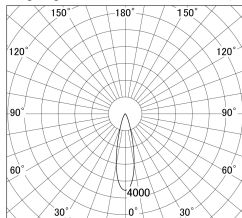

■ Lighting Distribution Curve (cd/1000 lm)

Installation	Track mount
Type	Lens type tracklight : In track type
Fixture wattage	10.5W
Beam angle	26deg
Color Temp.	3000K
CRI	Ra>90
Luminous	1059 lm
Body	Die-castaluminumalloy
Body finish	Black
Trim finish	Black
Reflector finish	N/A
IP Rate	IP20
Light source	COB module
Input Voltage	AC220~240V
Dimming Type	Non-Dimmable
Certificate	CE,CCC
Cut Hole	N/A