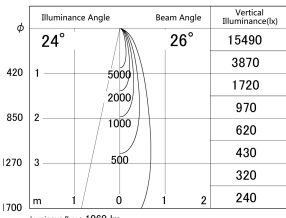

Installation	Track mount
Type	Lens type tracklight : In track type
Fixture wattage	10.5W
Beam angle	26deg
Color Temp.	3000K
CRI	Ra>90
Luminous	1059 lm
Body	Die-castaluminumalloy
Body finish	Black
Trim finish	Black
Reflector finish	N/A
IP Rate	IP20
Light source	COB module
Input Voltage	AC220~240V
Dimming Type	Non-Dimmable
Certificate	CE,CCC
Cut Hole	N/A