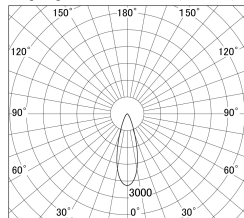

■ Lighting Distribution Curve (cd/1000 lm)

Installation	Track mount
Type	Lens type tracklight : In track type
Fixture wattage	10.5W
Beam angle	31deg
Color Temp.	3000K
CRI	Ra>90
Luminous	1002 lm
Body	Die-castaluminumalloy
Body finish	Black
Trim finish	Black
Reflector finish	N/A
IP Rate	IP20
Light source	COB module
Input Voltage	AC220~240V
Dimming Type	Non-Dimmable
Certificate	CE,CCC
Cut Hole	N/A