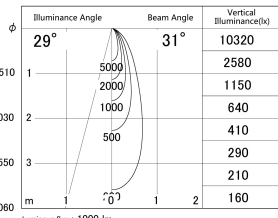

Installation	Track mount
Type	Lens type tracklight : In track type
Fixture wattage	10.5W
Beam angle	31deg
Color Temp.	3000K
CRI	Ra>90
Luminous	1002 lm
Body	Die-castaluminumalloy
Body finish	Black
Trim finish	Black
Reflector finish	N/A
IP Rate	IP20
Light source	COB module
Input Voltage	AC220~240V
Dimming Type	Non-Dimmable
Certificate	CE,CCC
Cut Hole	N/A