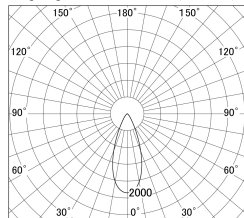

■ Lighting Distribution Curve (cd/1000 lm)

Installation	Track mount
Type	Lens type tracklight : In track type
Fixture wattage	10.5W
Beam angle	40deg
Color Temp.	3000K
CRI	Ra>90
Luminous	1034 lm
Body	Die-castaluminumalloy
Body finish	Black
Trim finish	Black
Reflector finish	N/A
IP Rate	IP20
Light source	COB module
Input Voltage	AC220~240V
Dimming Type	Non-Dimmable
Certificate	CE,CCC
Cut Hole	N/A