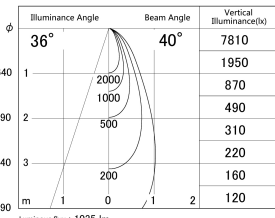

Installation	Track mount
Type	Lens type tracklight : In track type
Fixture wattage	10.5W
Beam angle	40deg
Color Temp.	3000K
CRI	Ra>90
Luminous	1034 lm
Body	Die-castaluminumalloy
Body finish	Black
Trim finish	Black
Reflector finish	N/A
IP Rate	IP20
Light source	COB module
Input Voltage	AC220~240V
Dimming Type	Non-Dimmable
Certificate	CE,CCC
Cut Hole	N/A