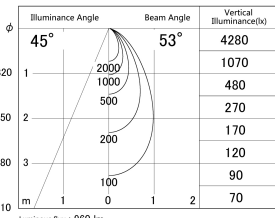

Item no. SD379-0955B9030-IK

Series Name: AMMA Lens type Cylinder Tracklight (In Track) (SD379-IK)

■ Lighting Distribution Curve (cd/1000 lm)

Installation	Track mount
Type	Lens type tracklight : In track type
Fixture wattage	10.5W
Beam angle	53deg
Color Temp.	3000K
CRI	Ra>90
Luminous	958 lm
Body	Die-castaluminumalloy
Body finish	Black
Trim finish	Black
Reflector finish	N/A
IP Rate	IP20
Light source	COB module
Input Voltage	AC220~240V
Dimming Type	Non-Dimmable
Certificate	CE,CCC
Cut Hole	N/A