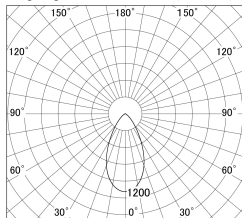

■ Lighting Distribution Curve (cd/1000 lm)