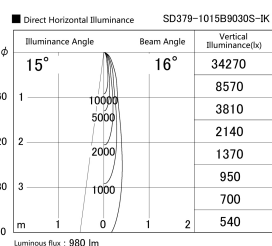

Item no. SD379-1015B9030S-IK

Series Name: AMMA Lens type Cylinder Tracklight (In Track) (SD379-IK)

Installation	Track mount
Type	Lens type tracklight : In track type
Fixture wattage	10.5W
Beam angle	16deg
Color Temp.	3000K
CRI	Ra>90
Luminous	981 lm
Body	Die-castaluminumalloy
Body finish	Black
Trim finish	Black
Reflector finish	N/A
IP Rate	IP20
Light source	COB module
Input Voltage	AC220~240V
Dimming Type	Non-Dimmable
Certificate	CE,CCC
Cut Hole	N/A