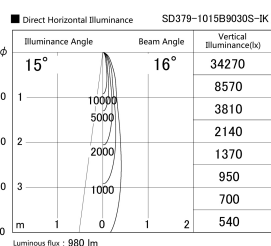

Item no. SD379-1015B9030S-IK

Series Name: AMMA Lens type Cylinder Tracklight (In Track) (SD379-IK)

Installation	Track mount
Type	Lens type tracklight : In track type
Fixture wattage	10.5W
Beam angle	16deg
Color Temp.	3000K
CRI	Ra>90
Luminous	981 lm
Body	Die-castaluminumalloy
Body finish	Black
Trim finish	Black
Reflector finish	N/A
IP Rate	IP20
Light source	COB module
Input Voltage	AC220~240V
Dimming Type	Non-Dimmable
Certificate	CE,CCC
Cut Hole	N/A