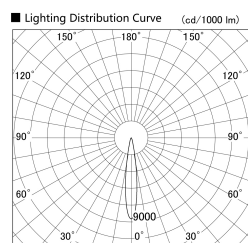

Item no. SD379-1015B9030S-IK

Series Name: AMMA Lens type Cylinder Tracklight (In Track) (SD379-IK)

Installation	Track mount
Type	Lens type tracklight : In track type
Fixture wattage	10.5W
Beam angle	16deg
Color Temp.	3000K
CRI	Ra>90
Luminous	981 lm
Body	Die-castaluminumalloy
Body finish	Black
Trim finish	Black
Reflector finish	N/A
IP Rate	IP20
Light source	COB module
Input Voltage	AC220~240V
Dimming Type	Non-Dimmable
Certificate	CE,CCC
Cut Hole	N/A