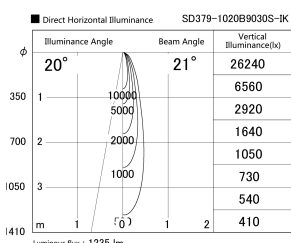

Item no. SD379-1020B9030S-IK

Series Name: AMMA Lens type Cylinder Tracklight (In Track) (SD379-IK)

Installation	Track mount
Type	Lens type tracklight : In track type
Fixture wattage	10.5W
Beam angle	21deg
Color Temp.	3000K
CRI	Ra>90
Luminous	1235 lm
Body	Die-castaluminumalloy
Body finish	Black
Trim finish	Black
Reflector finish	N/A
IP Rate	IP20
Light source	COB module
Input Voltage	AC220~240V
Dimming Type	Non-Dimmable
Certificate	CE,CCC
Cut Hole	N/A