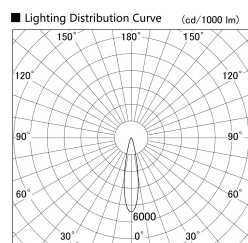

Item no. SD379-1020B9030S-IK

Series Name: AMMA Lens type Cylinder Tracklight (In Track) (SD379-IK)

Installation	Track mount
Type	Lens type tracklight : In track type
Fixture wattage	10.5W
Beam angle	21deg
Color Temp.	3000K
CRI	Ra>90
Luminous	1235 lm
Body	Die-castaluminumalloy
Body finish	Black
Trim finish	Black
Reflector finish	N/A
IP Rate	IP20
Light source	COB module
Input Voltage	AC220~240V
Dimming Type	Non-Dimmable
Certificate	CE,CCC
Cut Hole	N/A