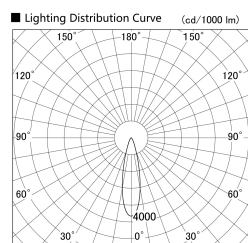

Item no. SD379-1025B9030S-IK

Series Name: AMMA Lens type Cylinder Tracklight (In Track) (SD379-IK)

Installation	Track mount
Type	Lens type tracklight : In track type
Fixture wattage	10.5W
Beam angle	25deg
Color Temp.	3000K
CRI	Ra>90
Luminous	1163 lm
Body	Die-castaluminumalloy
Body finish	Black
Trim finish	Black
Reflector finish	N/A
IP Rate	IP20
Light source	COB module
Input Voltage	AC220~240V
Dimming Type	Non-Dimmable
Certificate	CE,CCC
Cut Hole	N/A