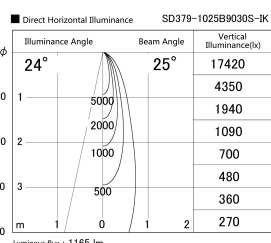

Item no. SD379-1025B9030S-IK

Series Name: AMMA Lens type Cylinder Tracklight (In Track) (SD379-IK)

Installation	Track mount
Type	Lens type tracklight : In track type
Fixture wattage	10.5W
Beam angle	25deg
Color Temp.	3000K
CRI	Ra>90
Luminous	1163 lm
Body	Die-castaluminumalloy
Body finish	Black
Trim finish	Black
Reflector finish	N/A
IP Rate	IP20
Light source	COB module
Input Voltage	AC220~240V
Dimming Type	Non-Dimmable
Certificate	CE,CCC
Cut Hole	N/A