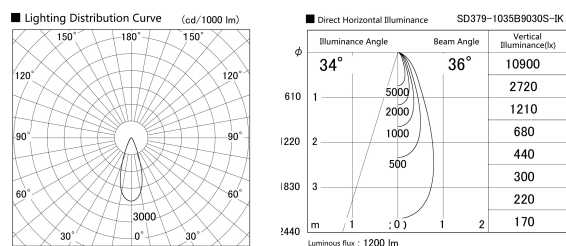

Item no. SD379-1035B9030S-IK

Series Name: AMMA Lens type Cylinder Tracklight (In Track) (SD379-IK)

Installation	Track mount
Type	Lens type tracklight : In track type
Fixture wattage	10.5W
Beam angle	36deg
Color Temp.	3000K
CRI	Ra>90
Luminous	1202 lm
Body	Die-castaluminumalloy
Body finish	Black
Trim finish	Black
Reflector finish	N/A
IP Rate	IP20
Light source	COB module
Input Voltage	AC220~240V
Dimming Type	Non-Dimmable
Certificate	CE,CCC
Cut Hole	N/A