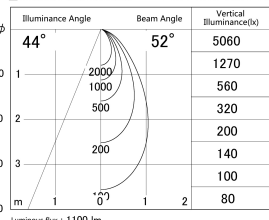

Installation	Track mount
Type	Lens type tracklight : In track type
Fixture wattage	10.5W
Beam angle	52deg
Color Temp.	3000K
CRI	Ra>90
Luminous	1101 lm
Body	Die-castaluminumalloy
Body finish	Black
Trim finish	Black
Reflector finish	N/A
IP Rate	IP20
Light source	COB module
Input Voltage	AC220~240V
Dimming Type	Non-Dimmable
Certificate	CE,CCC
Cut Hole	N/A