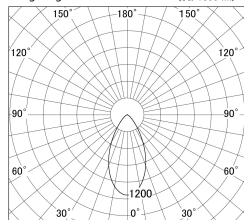

■ Lighting Distribution Curve (cd/1000 lm)

Installation	Track mount
Type	Lens type tracklight : In track type
Fixture wattage	10.5W
Beam angle	52deg
Color Temp.	3000K
CRI	Ra>90
Luminous	1101 lm
Body	Die-castaluminumalloy
Body finish	Black
Trim finish	Black
Reflector finish	N/A
IP Rate	IP20
Light source	COB module
Input Voltage	AC220~240V
Dimming Type	Non-Dimmable
Certificate	CE,CCC
Cut Hole	N/A