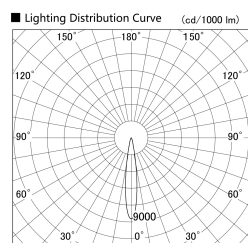

Item no. SD379-1515B9030S-IK

Series Name: AMMA Lens type Cylinder Tracklight (In Track) (SD379-IK)

Installation	Track mount
Type	Lens type tracklight : In track type
Fixture wattage	14W
Beam angle	16deg
Color Temp.	3000K
CRI	Ra>90
Luminous	1321 lm
Body	Die-castaluminumalloy
Body finish	Black
Trim finish	Black
Reflector finish	N/A
IP Rate	IP20
Light source	COB module
Input Voltage	AC220~240V
Dimming Type	Non-Dimmable
Certificate	CE,CCC
Cut Hole	N/A