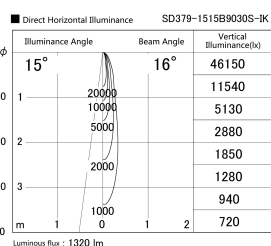

Item no. SD379-1515B9030S-IK

Series Name: AMMA Lens type Cylinder Tracklight (In Track) (SD379-IK)

Installation	Track mount
Type	Lens type tracklight : In track type
Fixture wattage	14W
Beam angle	16deg
Color Temp.	3000K
CRI	Ra>90
Luminous	1321 lm
Body	Die-castaluminumalloy
Body finish	Black
Trim finish	Black
Reflector finish	N/A
IP Rate	IP20
Light source	COB module
Input Voltage	AC220~240V
Dimming Type	Non-Dimmable
Certificate	CE,CCC
Cut Hole	N/A