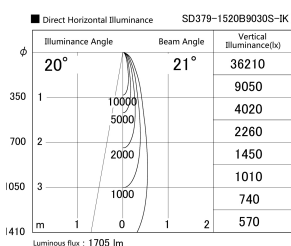

Item no. SD379-1520B9030S-IK

Series Name: AMMA Lens type Cylinder Tracklight (In Track) (SD379-IK)

Installation	Track mount
Type	Lens type tracklight : In track type
Fixture wattage	14W
Beam angle	21deg
Color Temp.	3000K
CRI	Ra>90
Luminous	1704 lm
Body	Die-castaluminumalloy
Body finish	Black
Trim finish	Black
Reflector finish	N/A
IP Rate	IP20
Light source	COB module
Input Voltage	AC220~240V
Dimming Type	Non-Dimmable
Certificate	CE,CCC
Cut Hole	N/A