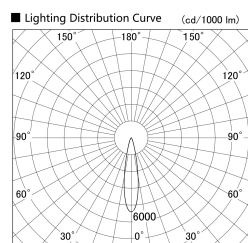

Item no. SD379-1520B9030S-IK

Series Name: AMMA Lens type Cylinder Tracklight (In Track) (SD379-IK)

Installation	Track mount
Type	Lens type tracklight : In track type
Fixture wattage	14W
Beam angle	21deg
Color Temp.	3000K
CRI	Ra>90
Luminous	1704 lm
Body	Die-castaluminumalloy
Body finish	Black
Trim finish	Black
Reflector finish	N/A
IP Rate	IP20
Light source	COB module
Input Voltage	AC220~240V
Dimming Type	Non-Dimmable
Certificate	CE,CCC
Cut Hole	N/A