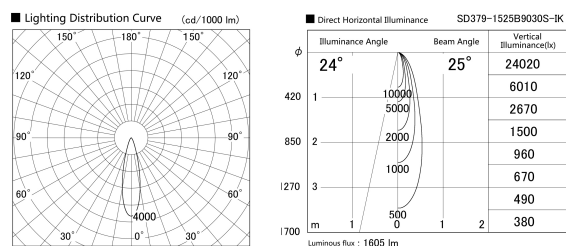

Item no. SD379-1525B9030S-IK

Series Name: AMMA Lens type Cylinder Tracklight (In Track) (SD379-IK)

Installation	Track mount
Type	Lens type tracklight : In track type
Fixture wattage	14W
Beam angle	25deg
Color Temp.	3000K
CRI	Ra>90
Luminous	1604 lm
Body	Die-castaluminumalloy
Body finish	Black
Trim finish	Black
Reflector finish	N/A
IP Rate	IP20
Light source	COB module
Input Voltage	AC220~240V
Dimming Type	Non-Dimmable
Certificate	CE,CCC
Cut Hole	N/A