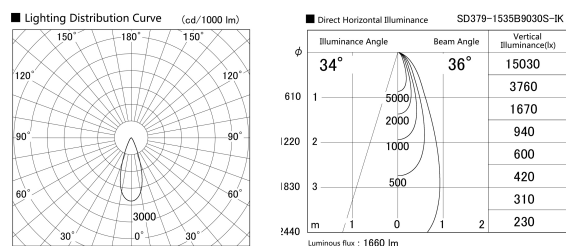

Item no. SD379-1535B9030S-IK

Series Name: AMMA Lens type Cylinder Tracklight (In Track) (SD379-IK)

Installation	Track mount
Type	Lens type tracklight : In track type
Fixture wattage	14W
Beam angle	36deg
Color Temp.	3000K
CRI	Ra>90
Luminous	1658 lm
Body	Die-castaluminumalloy
Body finish	Black
Trim finish	Black
Reflector finish	N/A
IP Rate	IP20
Light source	COB module
Input Voltage	AC220~240V
Dimming Type	Non-Dimmable
Certificate	CE,CCC
Cut Hole	N/A