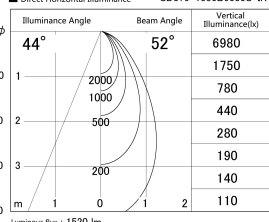

Installation	Track mount
Type	Lens type tracklight : In track type
Fixture wattage	14W
Beam angle	52deg
Color Temp.	3000K
CRI	Ra>90
Luminous	1518 lm
Body	Die-castaluminumalloy
Body finish	Black
Trim finish	Black
Reflector finish	N/A
IP Rate	IP20
Light source	COB module
Input Voltage	AC220~240V
Dimming Type	Non-Dimmable
Certificate	CE,CCC
Cut Hole	N/A