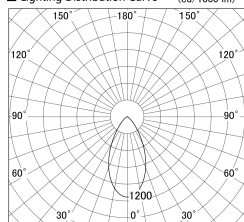

■ Lighting Distribution Curve (cd/1000 lm)

Installation	Track mount
Type	Lens type tracklight : In track type
Fixture wattage	14W
Beam angle	52deg
Color Temp.	3000K
CRI	Ra>90
Luminous	1518 lm
Body	Die-castaluminumalloy
Body finish	Black
Trim finish	Black
Reflector finish	N/A
IP Rate	IP20
Light source	COB module
Input Voltage	AC220~240V
Dimming Type	Non-Dimmable
Certificate	CE,CCC
Cut Hole	N/A