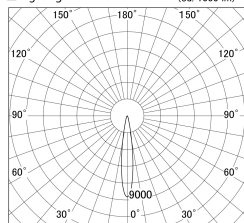

■ Lighting Distribution Curve (cd/1000 lm)

Installation	Track mount
Type	Lens type tracklight : In track type
Fixture wattage	10.5W
Beam angle	16deg
Color Temp.	3000K
CRI	Ra>90
Luminous	981 lm
Body	Die-castaluminumalloy
Body finish	Black
Trim finish	Black
Reflector finish	N/A
IP Rate	IP20
Light source	COB module
Input Voltage	AC220~240V
Dimming Type	Non-Dimmable
Certificate	CE,CCC
Cut Hole	N/A