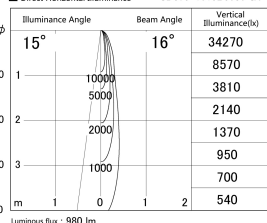

Installation	Track mount
Type	Lens type tracklight : In track type
Fixture wattage	10.5W
Beam angle	16deg
Color Temp.	3000K
CRI	Ra>90
Luminous	981 lm
Body	Die-castaluminumalloy
Body finish	Black
Trim finish	Black
Reflector finish	N/A
IP Rate	IP20
Light source	COB module
Input Voltage	AC220~240V
Dimming Type	Non-Dimmable
Certificate	CE,CCC
Cut Hole	N/A