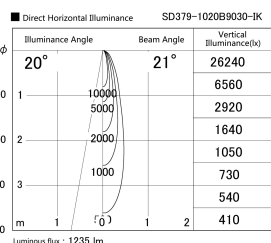

Item no. SD379-1020B9030-IK

Series Name: AMMA Lens type Cylinder Tracklight (In Track) (SD379-IK)

Installation	Track mount
Type	Lens type tracklight : In track type
Fixture wattage	10.5W
Beam angle	21deg
Color Temp.	3000K
CRI	Ra>90
Luminous	1235 lm
Body	Die-castaluminumalloy
Body finish	Black
Trim finish	Black
Reflector finish	N/A
IP Rate	IP20
Light source	COB module
Input Voltage	AC220~240V
Dimming Type	Non-Dimmable
Certificate	CE,CCC
Cut Hole	N/A