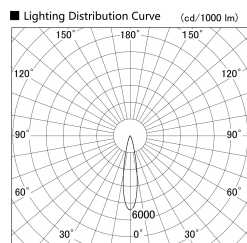

Item no. SD379-1020B9030-IK

Series Name: AMMA Lens type Cylinder Tracklight (In Track) (SD379-IK)

Installation	Track mount
Type	Lens type tracklight : In track type
Fixture wattage	10.5W
Beam angle	21deg
Color Temp.	3000K
CRI	Ra>90
Luminous	1235 lm
Body	Die-castaluminumalloy
Body finish	Black
Trim finish	Black
Reflector finish	N/A
IP Rate	IP20
Light source	COB module
Input Voltage	AC220~240V
Dimming Type	Non-Dimmable
Certificate	CE,CCC
Cut Hole	N/A