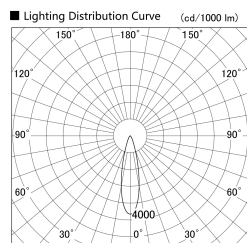

Item no. SD379-1025B9030-IK

Series Name: AMMA Lens type Cylinder Tracklight (In Track) (SD379-IK)

Installation	Track mount
Type	Lens type tracklight : In track type
Fixture wattage	10.5W
Beam angle	25deg
Color Temp.	3000K
CRI	Ra>90
Luminous	1163 lm
Body	Die-castaluminumalloy
Body finish	Black
Trim finish	Black
Reflector finish	N/A
IP Rate	IP20
Light source	COB module
Input Voltage	AC220~240V
Dimming Type	Non-Dimmable
Certificate	CE,CCC
Cut Hole	N/A