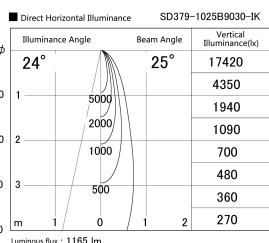

Item no. SD379-1025B9030-IK

Series Name: AMMA Lens type Cylinder Tracklight (In Track) (SD379-IK)

Installation	Track mount
Type	Lens type tracklight : In track type
Fixture wattage	10.5W
Beam angle	25deg
Color Temp.	3000K
CRI	Ra>90
Luminous	1163 lm
Body	Die-castaluminumalloy
Body finish	Black
Trim finish	Black
Reflector finish	N/A
IP Rate	IP20
Light source	COB module
Input Voltage	AC220~240V
Dimming Type	Non-Dimmable
Certificate	CE,CCC
Cut Hole	N/A