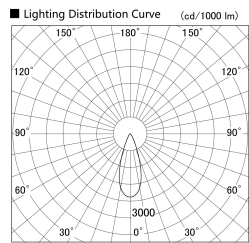

Item no. SD379-1035B9030-IK

Series Name: AMMA Lens type Cylinder Tracklight (In Track) (SD379-IK)

Installation	Track mount
Type	Lens type tracklight : In track type
Fixture wattage	10.5W
Beam angle	36deg
Color Temp.	3000K
CRI	Ra>90
Luminous	1202 lm
Body	Die-castaluminumalloy
Body finish	Black
Trim finish	Black
Reflector finish	N/A
IP Rate	IP20
Light source	COB module
Input Voltage	AC220~240V
Dimming Type	Non-Dimmable
Certificate	CE,CCC
Cut Hole	N/A