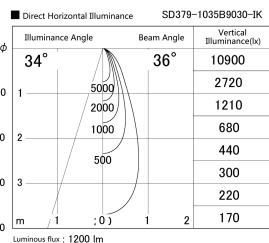

Item no. SD379-1035B9030-IK

Series Name: AMMA Lens type Cylinder Tracklight (In Track) (SD379-IK)

Installation	Track mount
Type	Lens type tracklight : In track type
Fixture wattage	10.5W
Beam angle	36deg
Color Temp.	3000K
CRI	Ra>90
Luminous	1202 lm
Body	Die-castaluminumalloy
Body finish	Black
Trim finish	Black
Reflector finish	N/A
IP Rate	IP20
Light source	COB module
Input Voltage	AC220~240V
Dimming Type	Non-Dimmable
Certificate	CE,CCC
Cut Hole	N/A