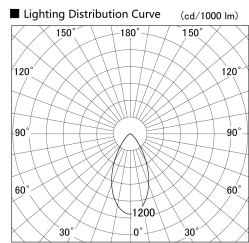

Item no. SD379-1050B9030-IK

Series Name: AMMA Lens type Cylinder Tracklight (In Track) (SD379-IK)

Installation	Track mount
Type	Lens type tracklight : In track type
Fixture wattage	10.5W
Beam angle	52deg
Color Temp.	3000K
CRI	Ra>90
Luminous	1101 lm
Body	Die-castaluminumalloy
Body finish	Black
Trim finish	Black
Reflector finish	N/A
IP Rate	IP20
Light source	COB module
Input Voltage	AC220~240V
Dimming Type	Non-Dimmable
Certificate	CE,CCC
Cut Hole	N/A