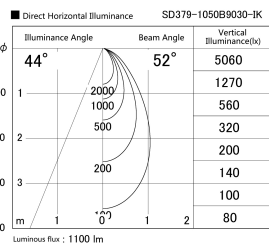

Item no. SD379-1050B9030-IK

Series Name: AMMA Lens type Cylinder Tracklight (In Track) (SD379-IK)

Installation	Track mount
Type	Lens type tracklight : In track type
Fixture wattage	10.5W
Beam angle	52deg
Color Temp.	3000K
CRI	Ra>90
Luminous	1101 lm
Body	Die-castaluminumalloy
Body finish	Black
Trim finish	Black
Reflector finish	N/A
IP Rate	IP20
Light source	COB module
Input Voltage	AC220~240V
Dimming Type	Non-Dimmable
Certificate	CE,CCC
Cut Hole	N/A