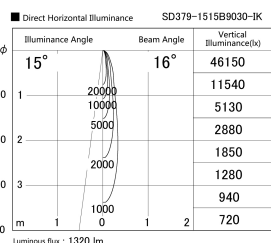

Item no. SD379-1515B9030-IK

Series Name: AMMA Lens type Cylinder Tracklight (In Track) (SD379-IK)

Installation	Track mount
Type	Lens type tracklight : In track type
Fixture wattage	14W
Beam angle	16deg
Color Temp.	3000K
CRI	Ra>90
Luminous	1321 lm
Body	Die-castaluminumalloy
Body finish	Black
Trim finish	Black
Reflector finish	N/A
IP Rate	IP20
Light source	COB module
Input Voltage	AC220~240V
Dimming Type	Non-Dimmable
Certificate	CE,CCC
Cut Hole	N/A