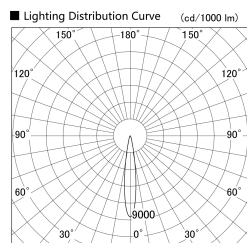

Item no. SD379-1515B9030-IK

Series Name: AMMA Lens type Cylinder Tracklight (In Track) (SD379-IK)

Installation	Track mount
Type	Lens type tracklight : In track type
Fixture wattage	14W
Beam angle	16deg
Color Temp.	3000K
CRI	Ra>90
Luminous	1321 lm
Body	Die-castaluminumalloy
Body finish	Black
Trim finish	Black
Reflector finish	N/A
IP Rate	IP20
Light source	COB module
Input Voltage	AC220~240V
Dimming Type	Non-Dimmable
Certificate	CE,CCC
Cut Hole	N/A