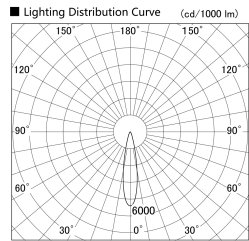

Item no. SD379-1520B9030-IK

Series Name: AMMA Lens type Cylinder Tracklight (In Track) (SD379-IK)

Installation	Track mount
Type	Lens type tracklight : In track type
Fixture wattage	14W
Beam angle	21deg
Color Temp.	3000K
CRI	Ra>90
Luminous	1704 lm
Body	Die-castaluminumalloy
Body finish	Black
Trim finish	Black
Reflector finish	N/A
IP Rate	IP20
Light source	COB module
Input Voltage	AC220~240V
Dimming Type	Non-Dimmable
Certificate	CE,CCC
Cut Hole	N/A