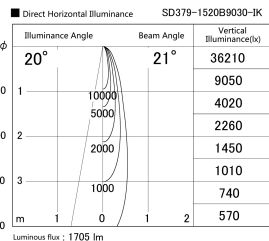

Item no. SD379-1520B9030-IK

Series Name: AMMA Lens type Cylinder Tracklight (In Track) (SD379-IK)

Installation	Track mount
Type	Lens type tracklight : In track type
Fixture wattage	14W
Beam angle	21deg
Color Temp.	3000K
CRI	Ra>90
Luminous	1704 lm
Body	Die-castaluminumalloy
Body finish	Black
Trim finish	Black
Reflector finish	N/A
IP Rate	IP20
Light source	COB module
Input Voltage	AC220~240V
Dimming Type	Non-Dimmable
Certificate	CE,CCC
Cut Hole	N/A