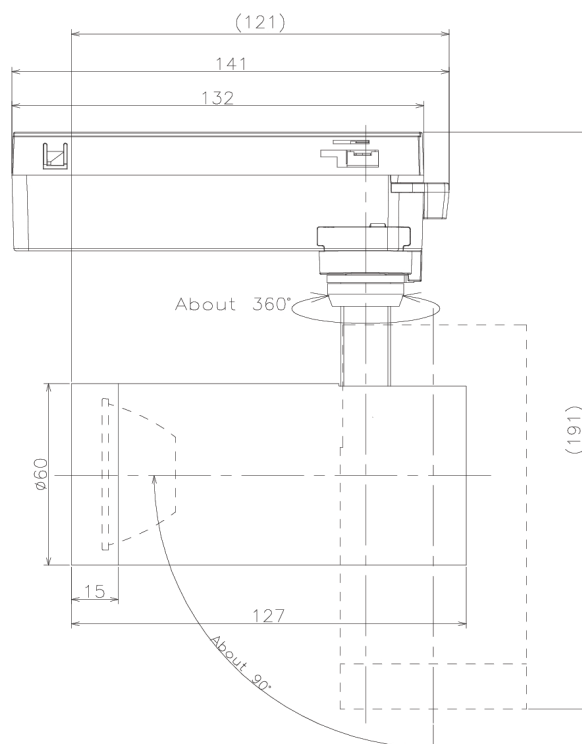

Item no. SD379-1525B9030-IK

Series Name: AMMA Lens type Cylinder Tracklight (In Track) (SD379-IK)

Installation	Track mount
Type	Lens type tracklight : In track type
Fixture wattage	14W
Beam angle	25deg
Color Temp.	3000K
CRI	Ra>90
Luminous	1604 lm
Body	Die-castaluminumalloy
Body finish	Black
Trim finish	Black
Reflector finish	N/A
IP Rate	IP20
Light source	COB module
Input Voltage	AC220~240V
Dimming Type	Non-Dimmable
Certificate	CE,CCC
Cut Hole	N/A