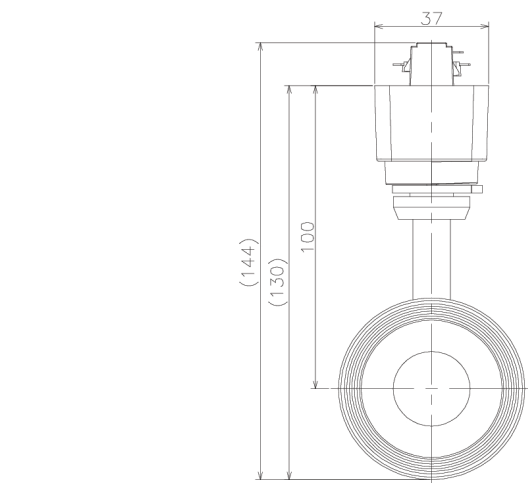

Item no. SD379-1525B9030-IK

Series Name: AMMA Lens type Cylinder Tracklight (In Track) (SD379-IK)

Installation	Track mount
Type	Lens type tracklight : In track type
Fixture wattage	14W
Beam angle	25deg
Color Temp.	3000K
CRI	Ra>90
Luminous	1604 lm
Body	Die-castaluminumalloy
Body finish	Black
Trim finish	Black
Reflector finish	N/A
IP Rate	IP20
Light source	COB module
Input Voltage	AC220~240V
Dimming Type	Non-Dimmable
Certificate	CE,CCC
Cut Hole	N/A