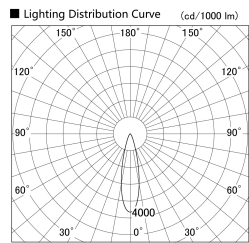

Item no. SD379-1525B9030-IK

Series Name: AMMA Lens type Cylinder Tracklight (In Track) (SD379-IK)

Installation	Track mount
Type	Lens type tracklight : In track type
Fixture wattage	14W
Beam angle	25deg
Color Temp.	3000K
CRI	Ra>90
Luminous	1604 lm
Body	Die-castaluminumalloy
Body finish	Black
Trim finish	Black
Reflector finish	N/A
IP Rate	IP20
Light source	COB module
Input Voltage	AC220~240V
Dimming Type	Non-Dimmable
Certificate	CE,CCC
Cut Hole	N/A