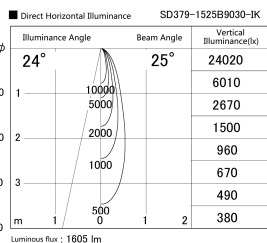

Item no. SD379-1525B9030-IK

Series Name: AMMA Lens type Cylinder Tracklight (In Track) (SD379-IK)

Installation	Track mount
Type	Lens type tracklight : In track type
Fixture wattage	14W
Beam angle	25deg
Color Temp.	3000K
CRI	Ra>90
Luminous	1604 lm
Body	Die-castaluminumalloy
Body finish	Black
Trim finish	Black
Reflector finish	N/A
IP Rate	IP20
Light source	COB module
Input Voltage	AC220~240V
Dimming Type	Non-Dimmable
Certificate	CE,CCC
Cut Hole	N/A