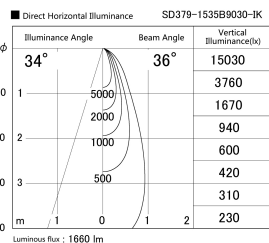

Item no. SD379-1535B9030-IK

Series Name: AMMA Lens type Cylinder Tracklight (In Track) (SD379-IK)

Installation	Track mount
Type	Lens type tracklight : In track type
Fixture wattage	14W
Beam angle	36deg
Color Temp.	3000K
CRI	Ra>90
Luminous	1658 lm
Body	Die-castaluminumalloy
Body finish	Black
Trim finish	Black
Reflector finish	N/A
IP Rate	IP20
Light source	COB module
Input Voltage	AC220~240V
Dimming Type	Non-Dimmable
Certificate	CE,CCC
Cut Hole	N/A