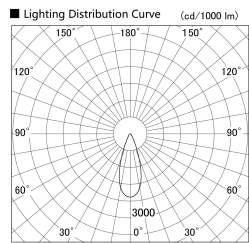

Item no. SD379-1535B9030-IK

Series Name: AMMA Lens type Cylinder Tracklight (In Track) (SD379-IK)

Installation	Track mount
Type	Lens type tracklight : In track type
Fixture wattage	14W
Beam angle	36deg
Color Temp.	3000K
CRI	Ra>90
Luminous	1658 lm
Body	Die-castaluminumalloy
Body finish	Black
Trim finish	Black
Reflector finish	N/A
IP Rate	IP20
Light source	COB module
Input Voltage	AC220~240V
Dimming Type	Non-Dimmable
Certificate	CE,CCC
Cut Hole	N/A